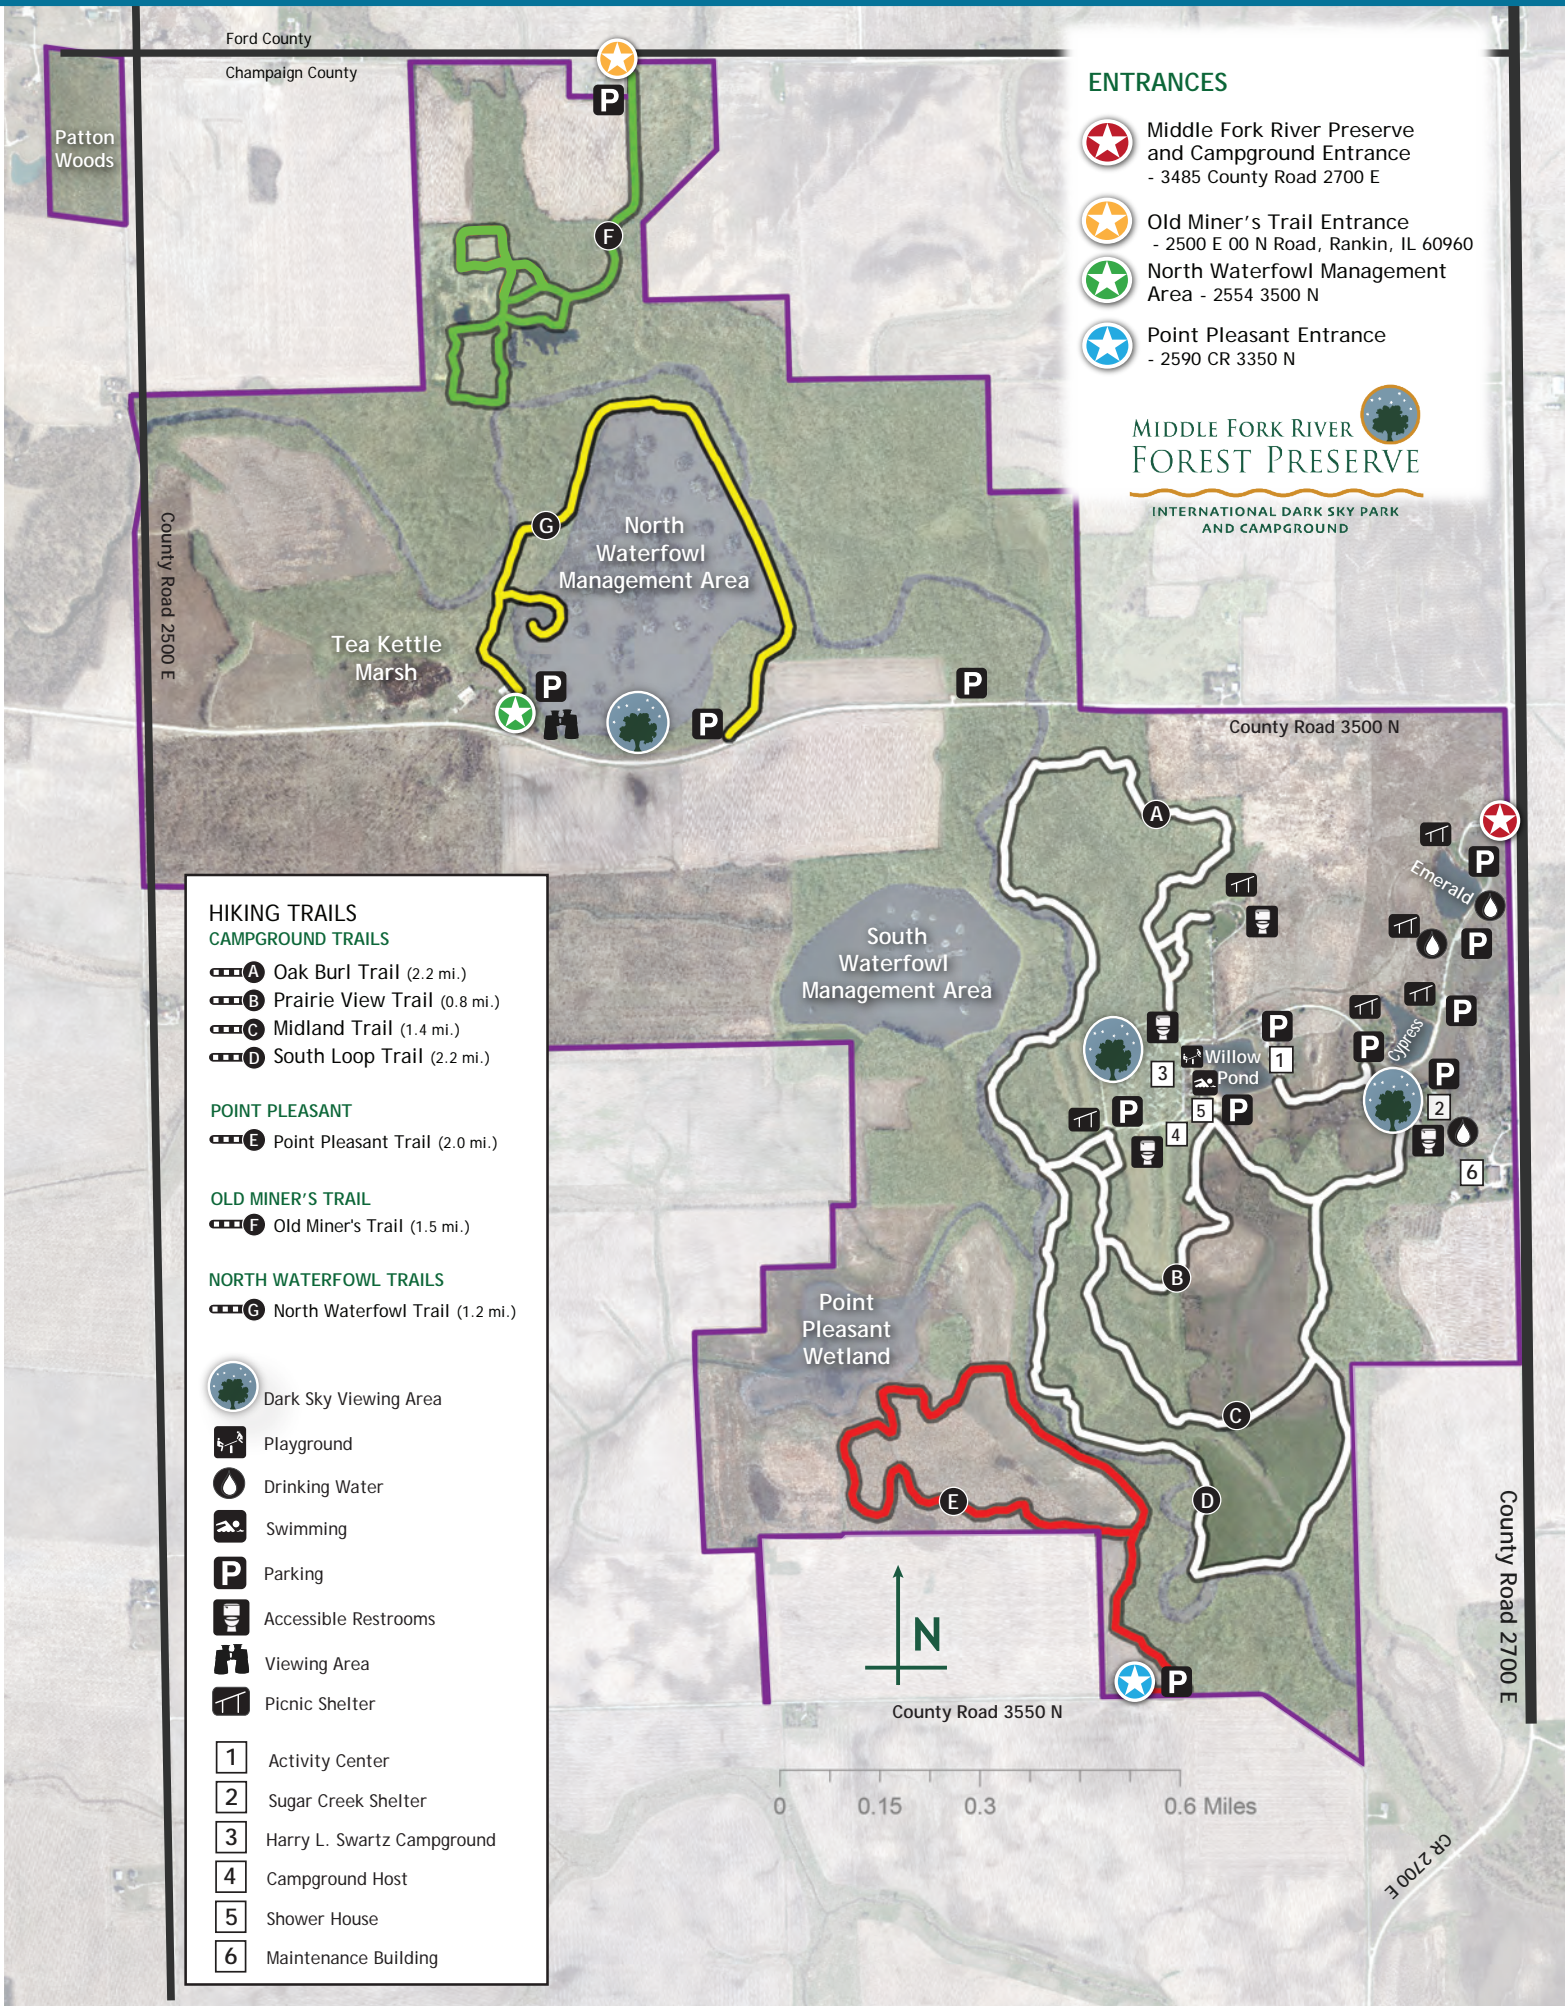

Middle Fork River Email camp@ccfpd.org
Campground Reservations www.ccfpd.org

In case of emergency, call 9-1-1.

The entrance address is:
3485 County Road 2700 E, Penfield, IL

Hours: Preserves are open daily from dawn to dusk. Exact opening and closing times vary by season and are posted at each preserve entrance. Visitors are encouraged to note gate closing times upon entry to each site.

Protect Champaign County's natural and cultural resources and inspire people to care for, enjoy, and explore their natural world.

PROTECTING NATURE.
CREATING CONNECTIONS.

ENTRANCES

- Middle Fork River Preserve and Campground Entrance - 3485 County Road 2700 E
- Old Miner's Trail Entrance - 2500 E 00 N Road, Rankin, IL 60960
- North Waterfowl Management Area - 2554 3500 N
- Point Pleasant Entrance - 2590 CR 3350 N

MIDDLE FORK RIVER FOREST PRESERVE
INTERNATIONAL DARK SKY PARK AND CAMPGROUND

- HIKING TRAILS**
CAMPGROUND TRAILS
- A** Oak Burl Trail (2.2 mi.)
 - B** Prairie View Trail (0.8 mi.)
 - C** Midland Trail (1.4 mi.)
 - D** South Loop Trail (2.2 mi.)
- POINT PLEASANT**
- E** Point Pleasant Trail (2.0 mi.)
- OLD MINER'S TRAIL**
- F** Old Miner's Trail (1.5 mi.)
- NORTH WATERFOWL TRAILS**
- G** North Waterfowl Trail (1.2 mi.)
- Dark Sky Viewing Area
 - Playground
 - Drinking Water
 - Swimming
 - Parking
 - Accessible Restrooms
 - Viewing Area
 - Picnic Shelter
 - 1 Activity Center
 - 2 Sugar Creek Shelter
 - 3 Harry L. Swartz Campground
 - 4 Campground Host
 - 5 Shower House
 - 6 Maintenance Building